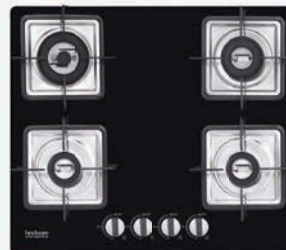

Rosia Plus 4B 65 CM

FEATURES:

Designer Brass Burners | Spill Proof Design
Cast Iron Pan Support | Auto Ignition

**Slim and
Stylish Design**