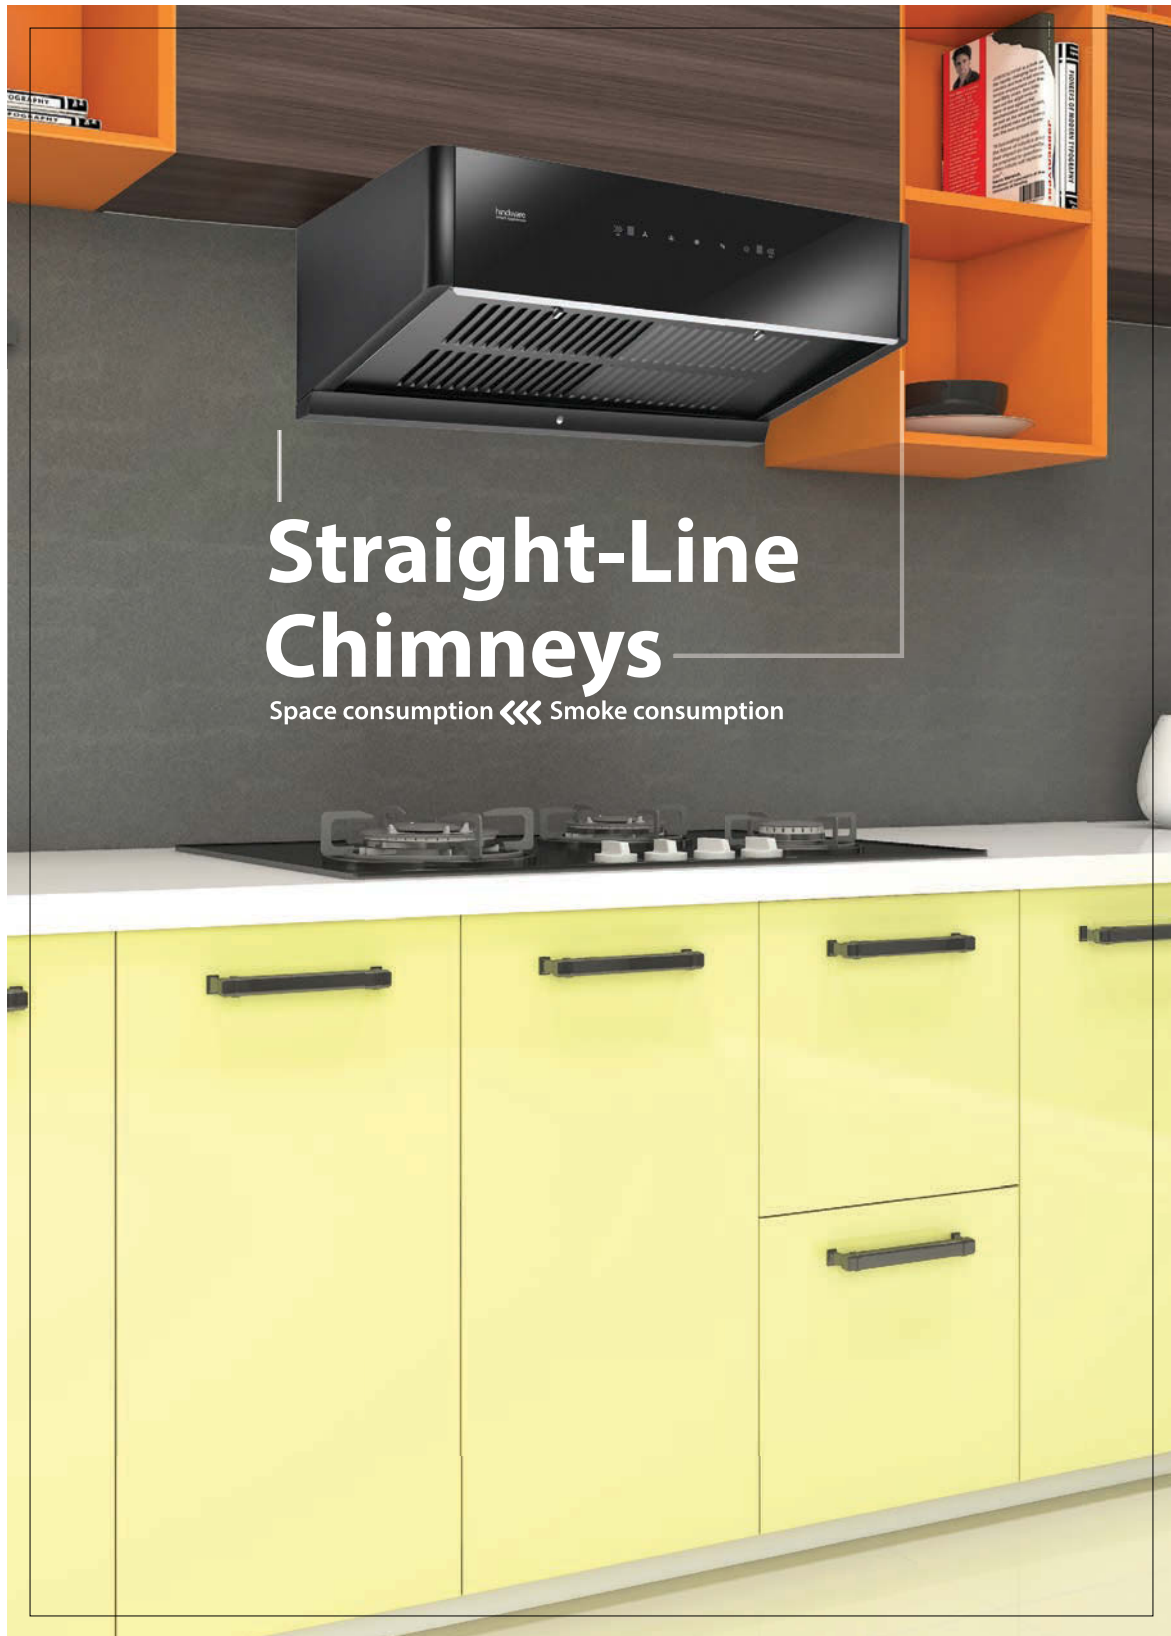

Straight-Line Chimneys

Space consumption <<< Smoke consumption