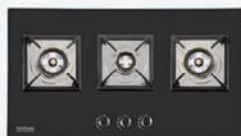

Arena 3B 78 CM

WARRANTY 2 Years Comprehensive
2 Years Toughened Glass