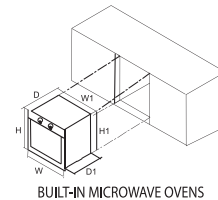

WATER PURIFIERS TECHNICAL SPECIFICATIONS*

Model Name	Cat Code	Color	Water Tank Capacity	Production Capacity per hour	Purification Stages	Product Size (WxDxH) in mm
Achelous Premium iPro	WR-19093UNN	Black	8L + 2L	18L	6 Stages	368x288x448
Achelous Premium Pro	WR-19092UNN	Black	7L + 2L	18L	6 Stages	368x252x448
Americus RO+UV Hot	WU-22075UFH	Black	7L + 0.8L	18L	6 Stages	368x288x448
Americus UV+UF Hot	WU-22076UNH	Black	7L + 0.8L	60L	4 Stages	368x288x448
Adalios	WR-20091UFT	White/Black	9L	15L	7 Stages	390x210x505
Kaara	WR-19073UFT	White & Blue	7L	15L	6 Stages	388x278x512
Caspian	WR-20073UNN	White	7L	12L	5 Stages	390x236x500
Floreo	WR-21071NUN	White	7L	12L	5 Stages	370x187x473
Alpheus RO+Mineral	WR-17071NUN	Black	7L	12L	5 Stages	370x187x473
Alpheus UV+UF	WR-17071UFN	Black	7L	60L	4 Stages	370x187x473
Eldoris	WU-20075UFN	White/Black	7L	60L	5 Stages	388x278x512
Evinos Plus	WU-18002UNN	Black	7L	2L/min*	3 Stages	270x247x419
Obelios UTS	WR-21081UNT	White	8L	15L	7 Stages	370x245x460

MS : MOTION SENSOR, FL : FILTERLESS, CBF : CONICAL BAFFLE FILTER, BF : BAFFLE FILTER, SS : STAINLESS STEEL, DLSS : DOUBLE LAYER STAINLESS STEEL , DST : DOUBLE SIDE TOUCH, PB : PUSH BUTTON