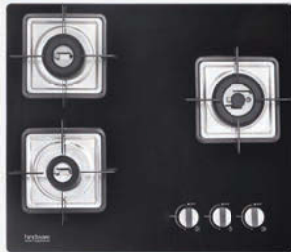

Rosia Plus 3B 60 CM

FEATURES:

Designer Brass Burners | Spill Proof Design
Cast Iron Pan Support | Auto Ignition

**Slim and
Stylish Design**