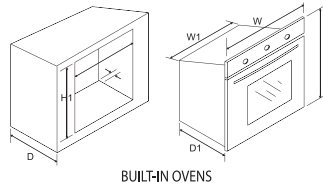

WATER PURIFIERS TECHNICAL SPECIFICATIONS*

Model Name	Cat Code	Color	Water Tank Capacity	Production Capacity per hour	Purification Stages	Product Size (WxDxH) in mm
Achelous Premium iPro	WR-19093UNN	Black	8L + 2L	18L	6 Stages	368x288x448
Achelous Premium Pro	WR-19092UNN	Black	7L + 2L	18L	6 Stages	368x252x448
Americus RO+UV Hot	WU-22075UFH	Black	7L + 0.8L	18L	6 Stages	368x288x448
Americus UV+UF Hot	WU-22076UNH	Black	7L + 0.8L	60L	4 Stages	368x288x448
Adalios	WR-20091UFT	White/Black	9L	15L	7 Stages	390x210x505
Kaara	WR-19073UFT	White & Blue	7L	15L	6 Stages	388x278x512
Caspian	WR-20073UNN	White	7L	12L	5 Stages	390x236x500
Floreo	WR-21071NUN	White	7L	12L	5 Stages	370x187x473
Alpheus RO+Mineral	WR-17071NUN	Black	7L	12L	5 Stages	370x187x473
Alpheus UV+UF	WR-17071UFN	Black	7L	60L	4 Stages	370x187x473
Eldoris	WU-20075UFN	White/Black	7L	60L	5 Stages	388x278x512
Evinos Plus	WU-18002UNN	Black	7L	2L/min*	3 Stages	270x247x419
Obelios UTS	WR-21081UNT	White	8L	15L	7 Stages	370x245x460

MS : MOTION SENSOR, FL : FILTERLESS, CBF : CONICAL BAFFLE FILTER, BF : BAFFLE FILTER, SS : STAINLESS STEEL, DLSS : DOUBLE LAYER STAINLESS STEEL , DST : DOUBLE SIDE TOUCH, PB : PUSH BUTTON